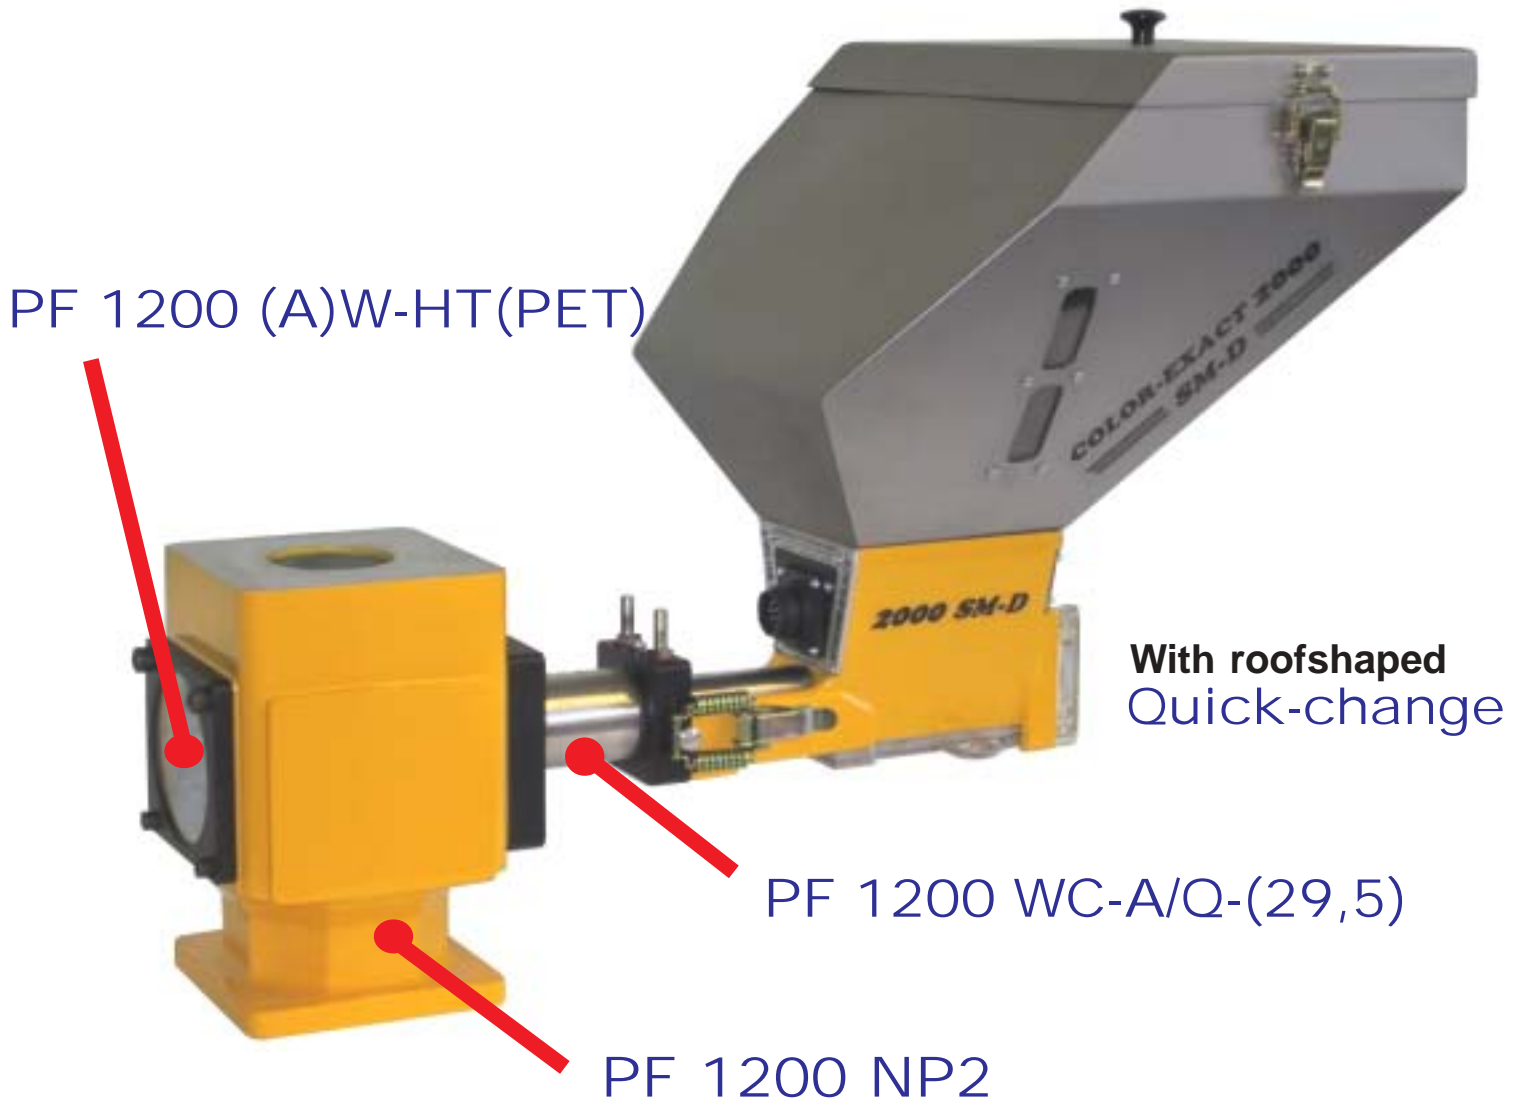

COLOR-EXACT 2000

with **watercooled distance piece** and glass- cover plate.
Specially suitable for PET - processing (high temperature).

COLOR-EXACT 2000 can be delivered with the following standart dosingscrew/-sleeve sets, for watercooled distance piece. *

* 5/6 * 6/7 * 6/13 * 9/16 * 12/19 * 15/22 * 18/25

CONTINATOR
PLASTIC MACHINERY